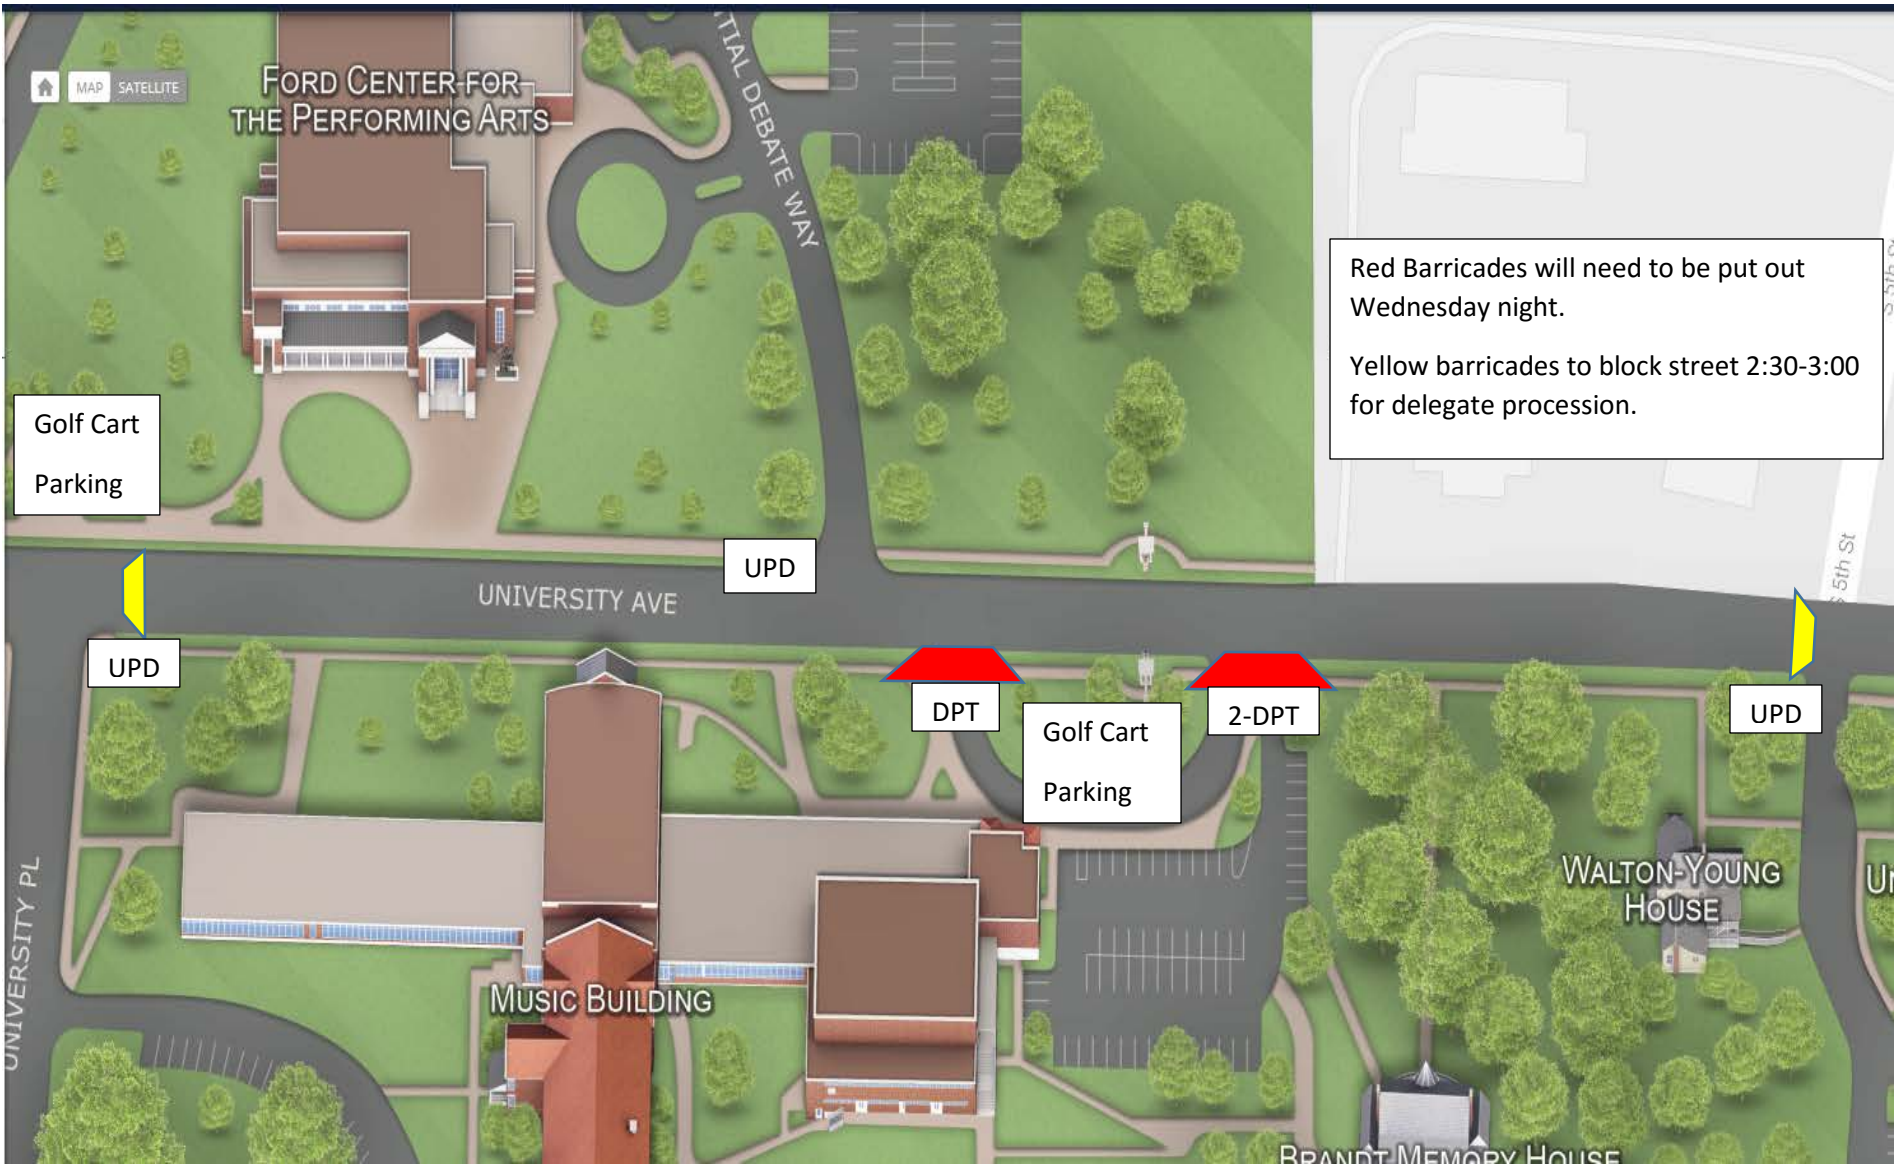

Designate with sign for Bryan Rutledge

FORD CENTER FOR THE PERFORMING ARTS

Red barricades to be put up Wednesday night for VIP's.

Blue area to be coned Wednesday night for buses.

These to be manned by parking employees.

DPT will be operating 3x 6-seater carts in this area.

Bus Route-Inn, Ford Center, Circle.

Blue arrows run from 1:30-5:30

Red arrows indicate additional route that starts after ceremony and runs till 5:30.

Yellow stars indicate the stops.

Welcome Center closes circle access from 2:00-6:00

FORD CENTER FOR THE PERFORMING ARTS

MAP SATELLITE

VITAL DEBATE WAY

Golf Cart Parking

UPD

UNIVERSITY AVE

BRANDT MEMORY HOUSE

Red Barricades will need to be put out Wednesday night.  
Yellow barricades to block street 2:30-3:00 for delegate procession.

5th St