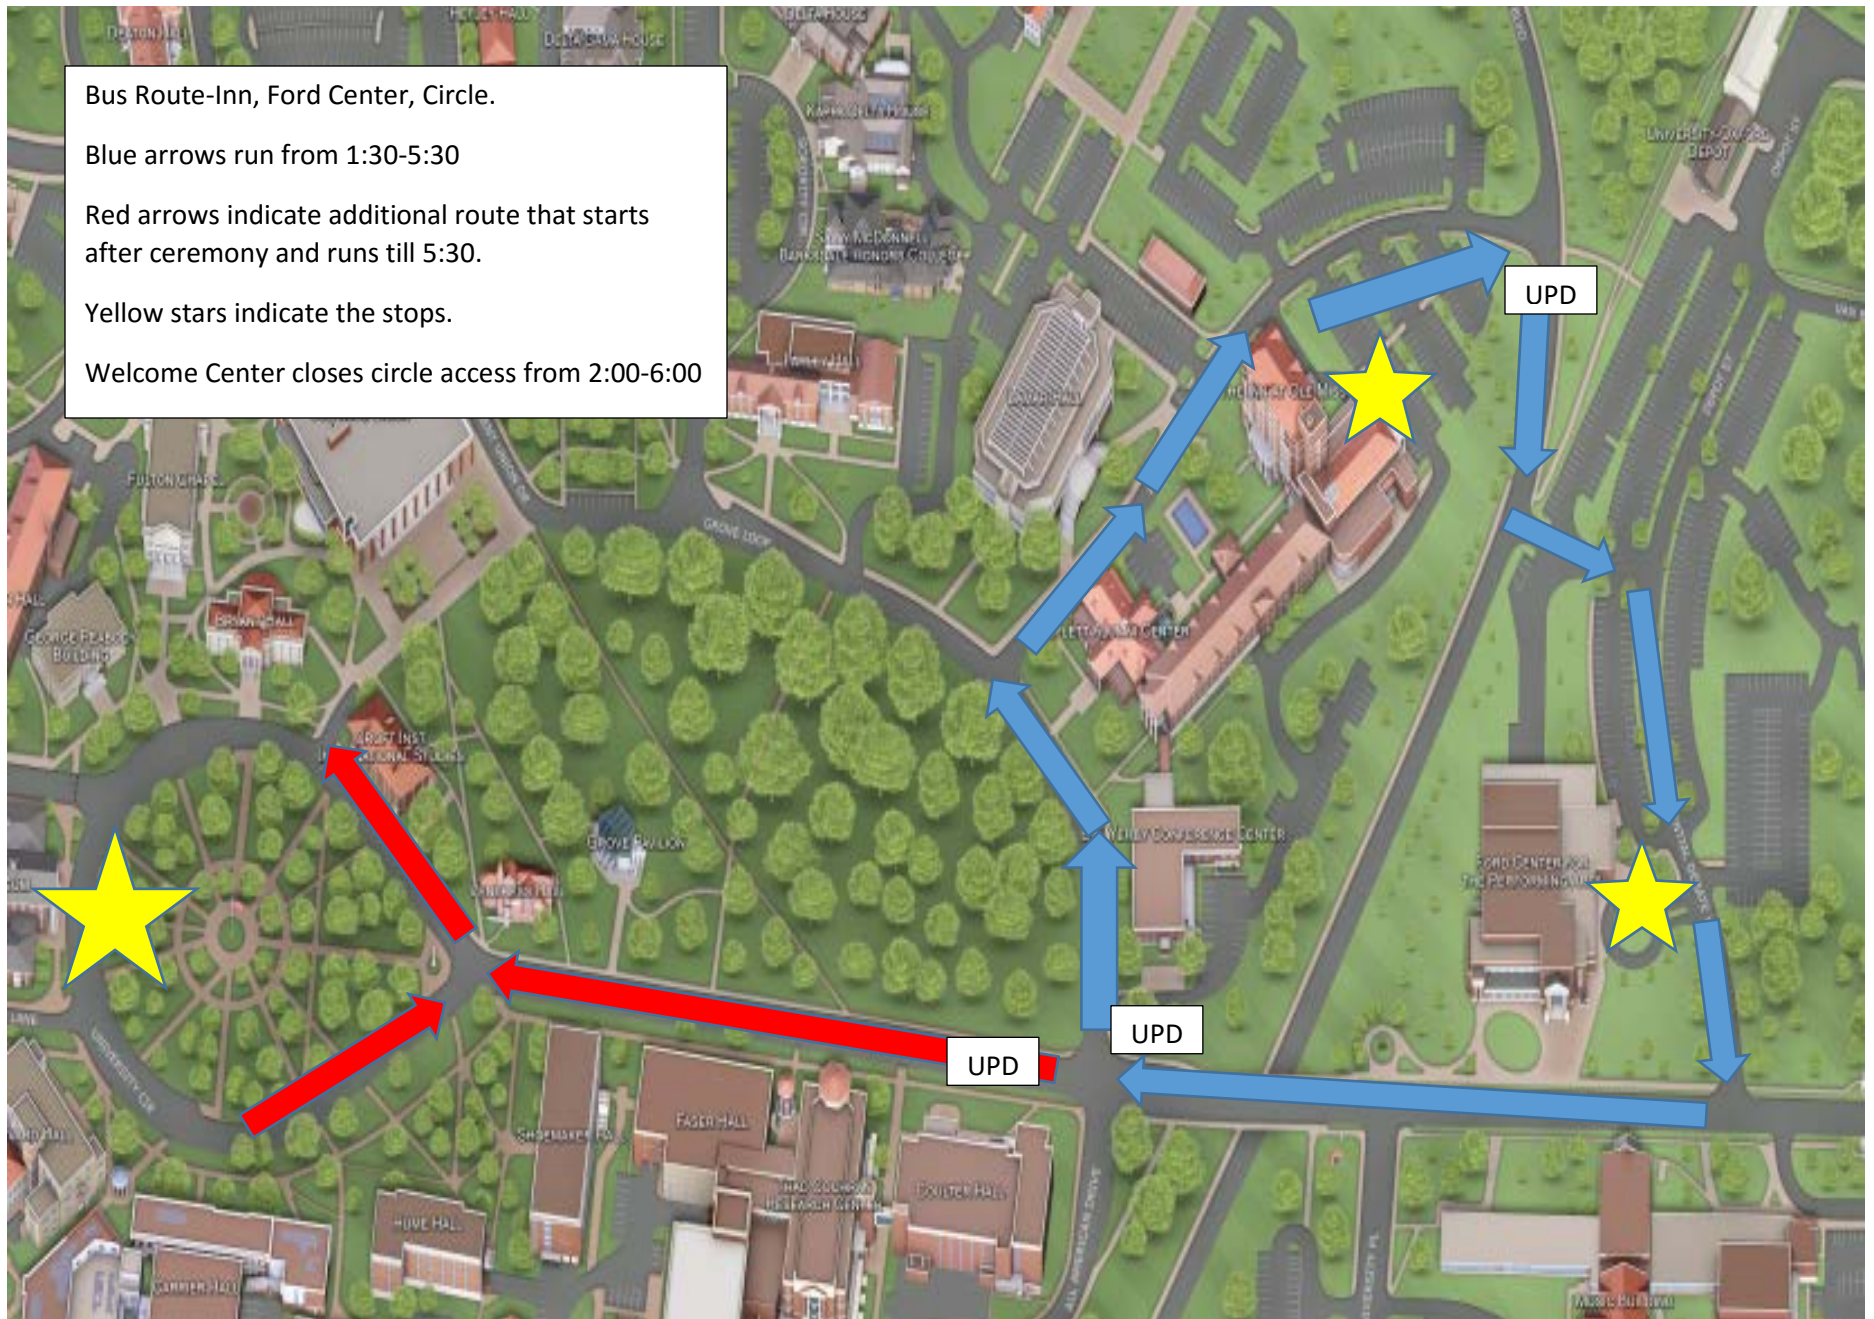

Designate with sign for Bryan Rutledge

FORD CENTER FOR THE PERFORMING ARTS

Red barricades to be put up Wednesday night for VIP's.

Blue area to be coned Wednesday night for buses.

These to be manned by parking employees.

DPT will be operating 3x 6-seater carts in this area.

Bus Route-Inn, Ford Center, Circle.

Blue arrows run from 1:30-5:30

Red arrows indicate additional route that starts after ceremony and runs till 5:30.

Yellow stars indicate the stops.

Welcome Center closes circle access from 2:00-6:00

FORD CENTER FOR THE PERFORMING ARTS

MAP SATELLITE

VITAL DEBATE WAY

Golf Cart Parking

UPD

UNIVERSITY AVE

BRANDT MEMORY HOUSE

Red Barricades will need to be put out Wednesday night.  
Yellow barricades to block street 2:30-3:00 for delegate procession.

5th St